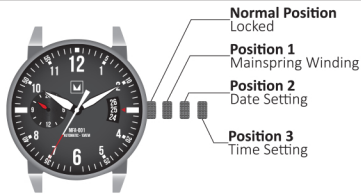

### SETTING YOUR WATCH

Unlock the crown by unscrewing counter-clockwise from the *Normal Position (fig. 1)*. You will now be in *Position 1*.

**The Mainspring** can be manually wound in *Position 1*. Simply rotate the crown 10-20 times clockwise and the second hand will begin to sweep.

**To Set the Date**, pull the crown out to *Position 2*. Rotate the crown counter-clockwise to the desired date.

**To Set the Time**, pull the crown out to *Position 3*. Rotate the crown to the desired time.

**To Secure the Crown**, return to *Position 1* and apply light pressure while screwing clockwise until firmly tightened.

Note: If date is set between the hours of around 9:00 PM and 1:00 AM, the date may not change on the following day